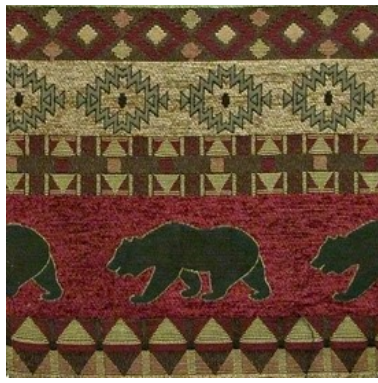

Selection of Rustic Fabrics

Bear Creek Cinnamon GR.23

Bear Creek Saddle GR.23

Brentwood Char Brown GR.17

Brentwood Redstone GR.17

Denali Black GR.25

Elk Patch Gr. 27

Fairbanks Evergreen GR.21

Fairbanks Red GR.21

Kodiak Island GR.23

Majestic Pine GR.24

Bear Golden Gr. 27

Moose Creek Cinnamon GR.23

Moose Creek Saddle GR.23

Nordic Bear Caramel GR.26

Bear Red Gr. 27

Wilderness Elk GR.35

Deer Valley Woods Gr. 21

Parker Forest GR.18

Field of Dreams Gr. 21

Rib Mountain Black GR.20

Great Plains Valley Gr. 19

Hallet Peak Brick Gr. 24

Lone Pine Sand Gr. 18

Starlight Sierra Gr. 16

Sun Canyon Red Gr. 28

Sutherland Chestnut Gr. 23

Uncle Buck Java Gr. 36

Uncle Buck Navy Gr. 36

Uncle Buck Onyx Gr. 36

Valley Trail Apache Gr. 29

Whitetail Ridge Stone Gr. 21