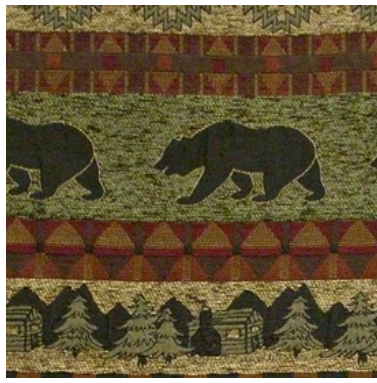

Selection of Rustic Fabrics

Bear Creek Cinnamon GR.23

Bear Creek Saddle GR.23

Brentwood Char Brown GR.17

Brentwood Redstone GR.17

Denali Black GR.25

Elk Patch Gr. 27

Fairbanks Evergreen GR.21

Fairbanks Red GR.21

Kodiak Island GR.23

Majestic Pine GR.24

Bear Golden Gr. 27

Moose Creek Cinnamon GR.23

Moose Creek Saddle GR.23

Nordic Bear Caramel GR.26

Bear Red Gr. 27

Wilderness Elk GR.35

Deer Valley Woods Gr. 21

Parker Forest GR.18

Field of Dreams Gr. 21

Rib Mountain Black GR.20

Great Plains Valley Gr. 19

Hallet Peak Brick Gr. 24

Lone Pine Sand Gr. 18